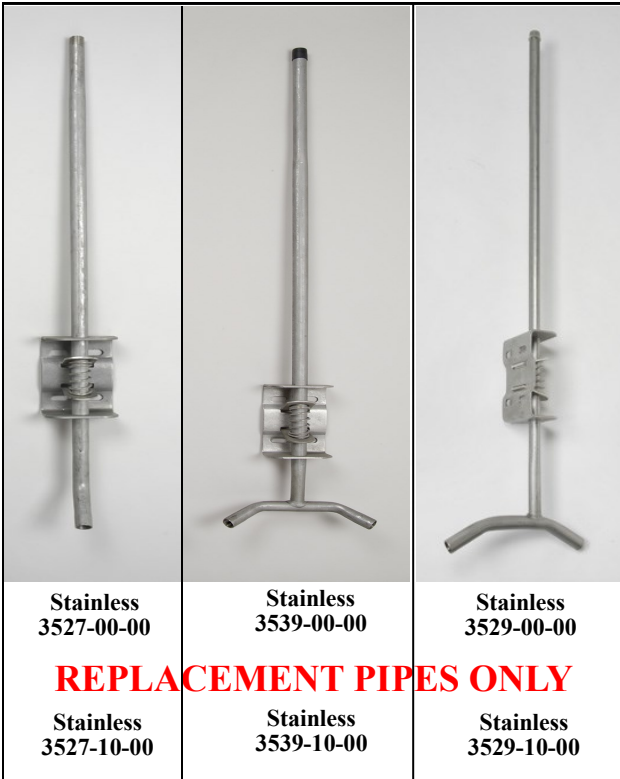

BRACKETS, PIPES & PLUMBING

ADJ. WATER BRACKETS

SINGLE 1N 1P

DOUBLE 2N 1P

DOUBLE 2P

Stainless
3527-00-00

Stainless
3539-00-00

Stainless
3529-00-00

REPLACEMENT PIPES ONLY

Stainless
3527-10-00

Stainless
3539-10-00

Stainless
3529-10-00

**36" GALV.
AVAILABLE
6 3538-00**

HI/LO PIPES

3542-10 (R or L)
Stainless Right
Or
Stainless Left

SWING BRACKET

6 3525-10-00 COMPLETE
REPLACEMENT PIPE
ONLY 6 3525-11-00

Stainless Bracket Clip & Plate

6 3537-26

6 3537-25

Spring

6 3537-27-00-SS
6 3537-27-00-Galv

IN LINE SHUT OFF

6 3561-00 (1/4")
6 3561-05 (1/2")